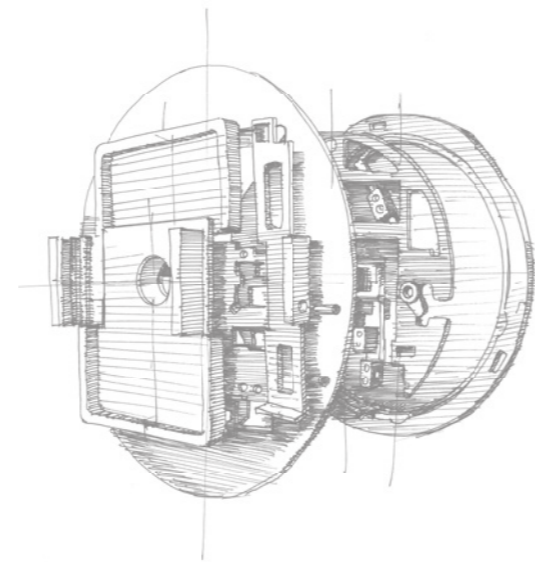

The Art of Engineering – Made in Germany

viveroo is an internationally active technology enterprise situated in Salzkotten, Germany. As a manufacturer of wall and furniture mounts for the Apple iPad, viveroo adapts to fit your living or working environment perfectly. We are driven by dedication and passion, our mission is to develop innovative products that fascinate and inspire people all over the world.

We provide solutions to optimize iPad use in personal as well as in commercial settings. In this brochure, you'll find out more about our values and the wide range of applications for our products.

„True simplicity is derived from so much more than just the absence of clutter and ornamentation. It's about bringing order to complexity.“

Jonathan Ive (Apple Chief Design Officer)