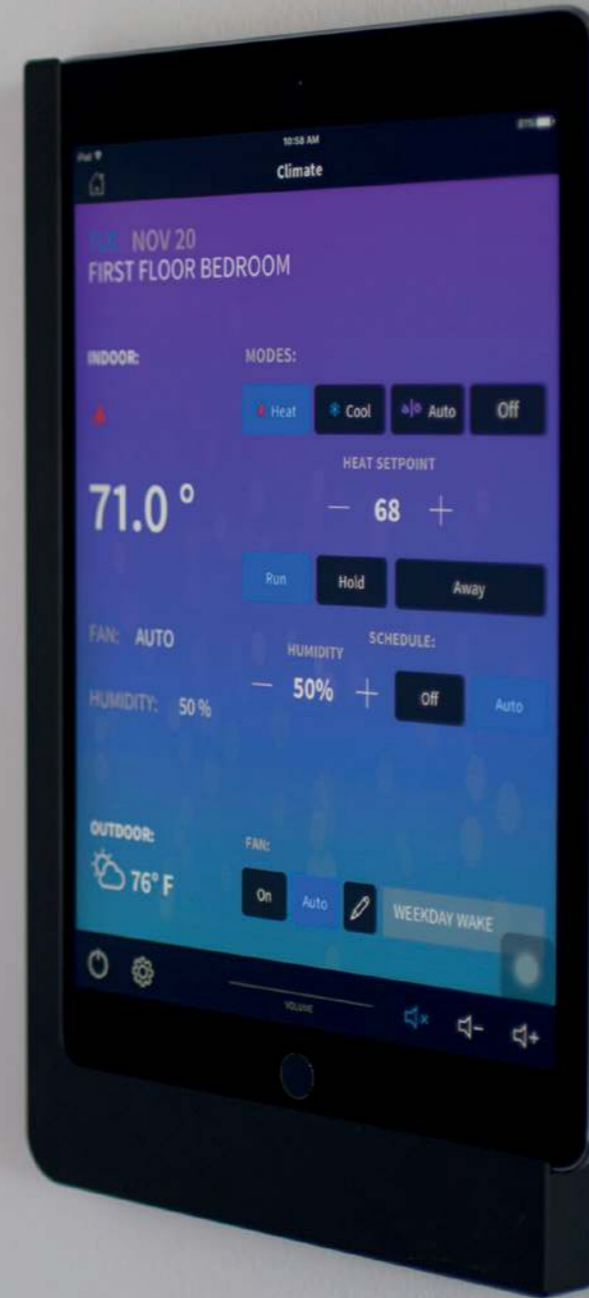

Jonathan Ive (Apple Chief Design Officer)

Wall Mounting

viveroo products integrate the iPad into walls with style. Flush-surface or on wall installation: We have the perfect solution for every situation.

free DarkSteel
aluminum

free SuperSilver
aluminum

free flex SuperSilver
stainless steel

Smart Home Control

With the iPad, you control your smart home. viveroo solutions keep your iPad safe, charged and connected to the network. The iPad remains mobile and can be easily removed with just one hand. Your modern and future-proof control center, in timeless and minimalist design.