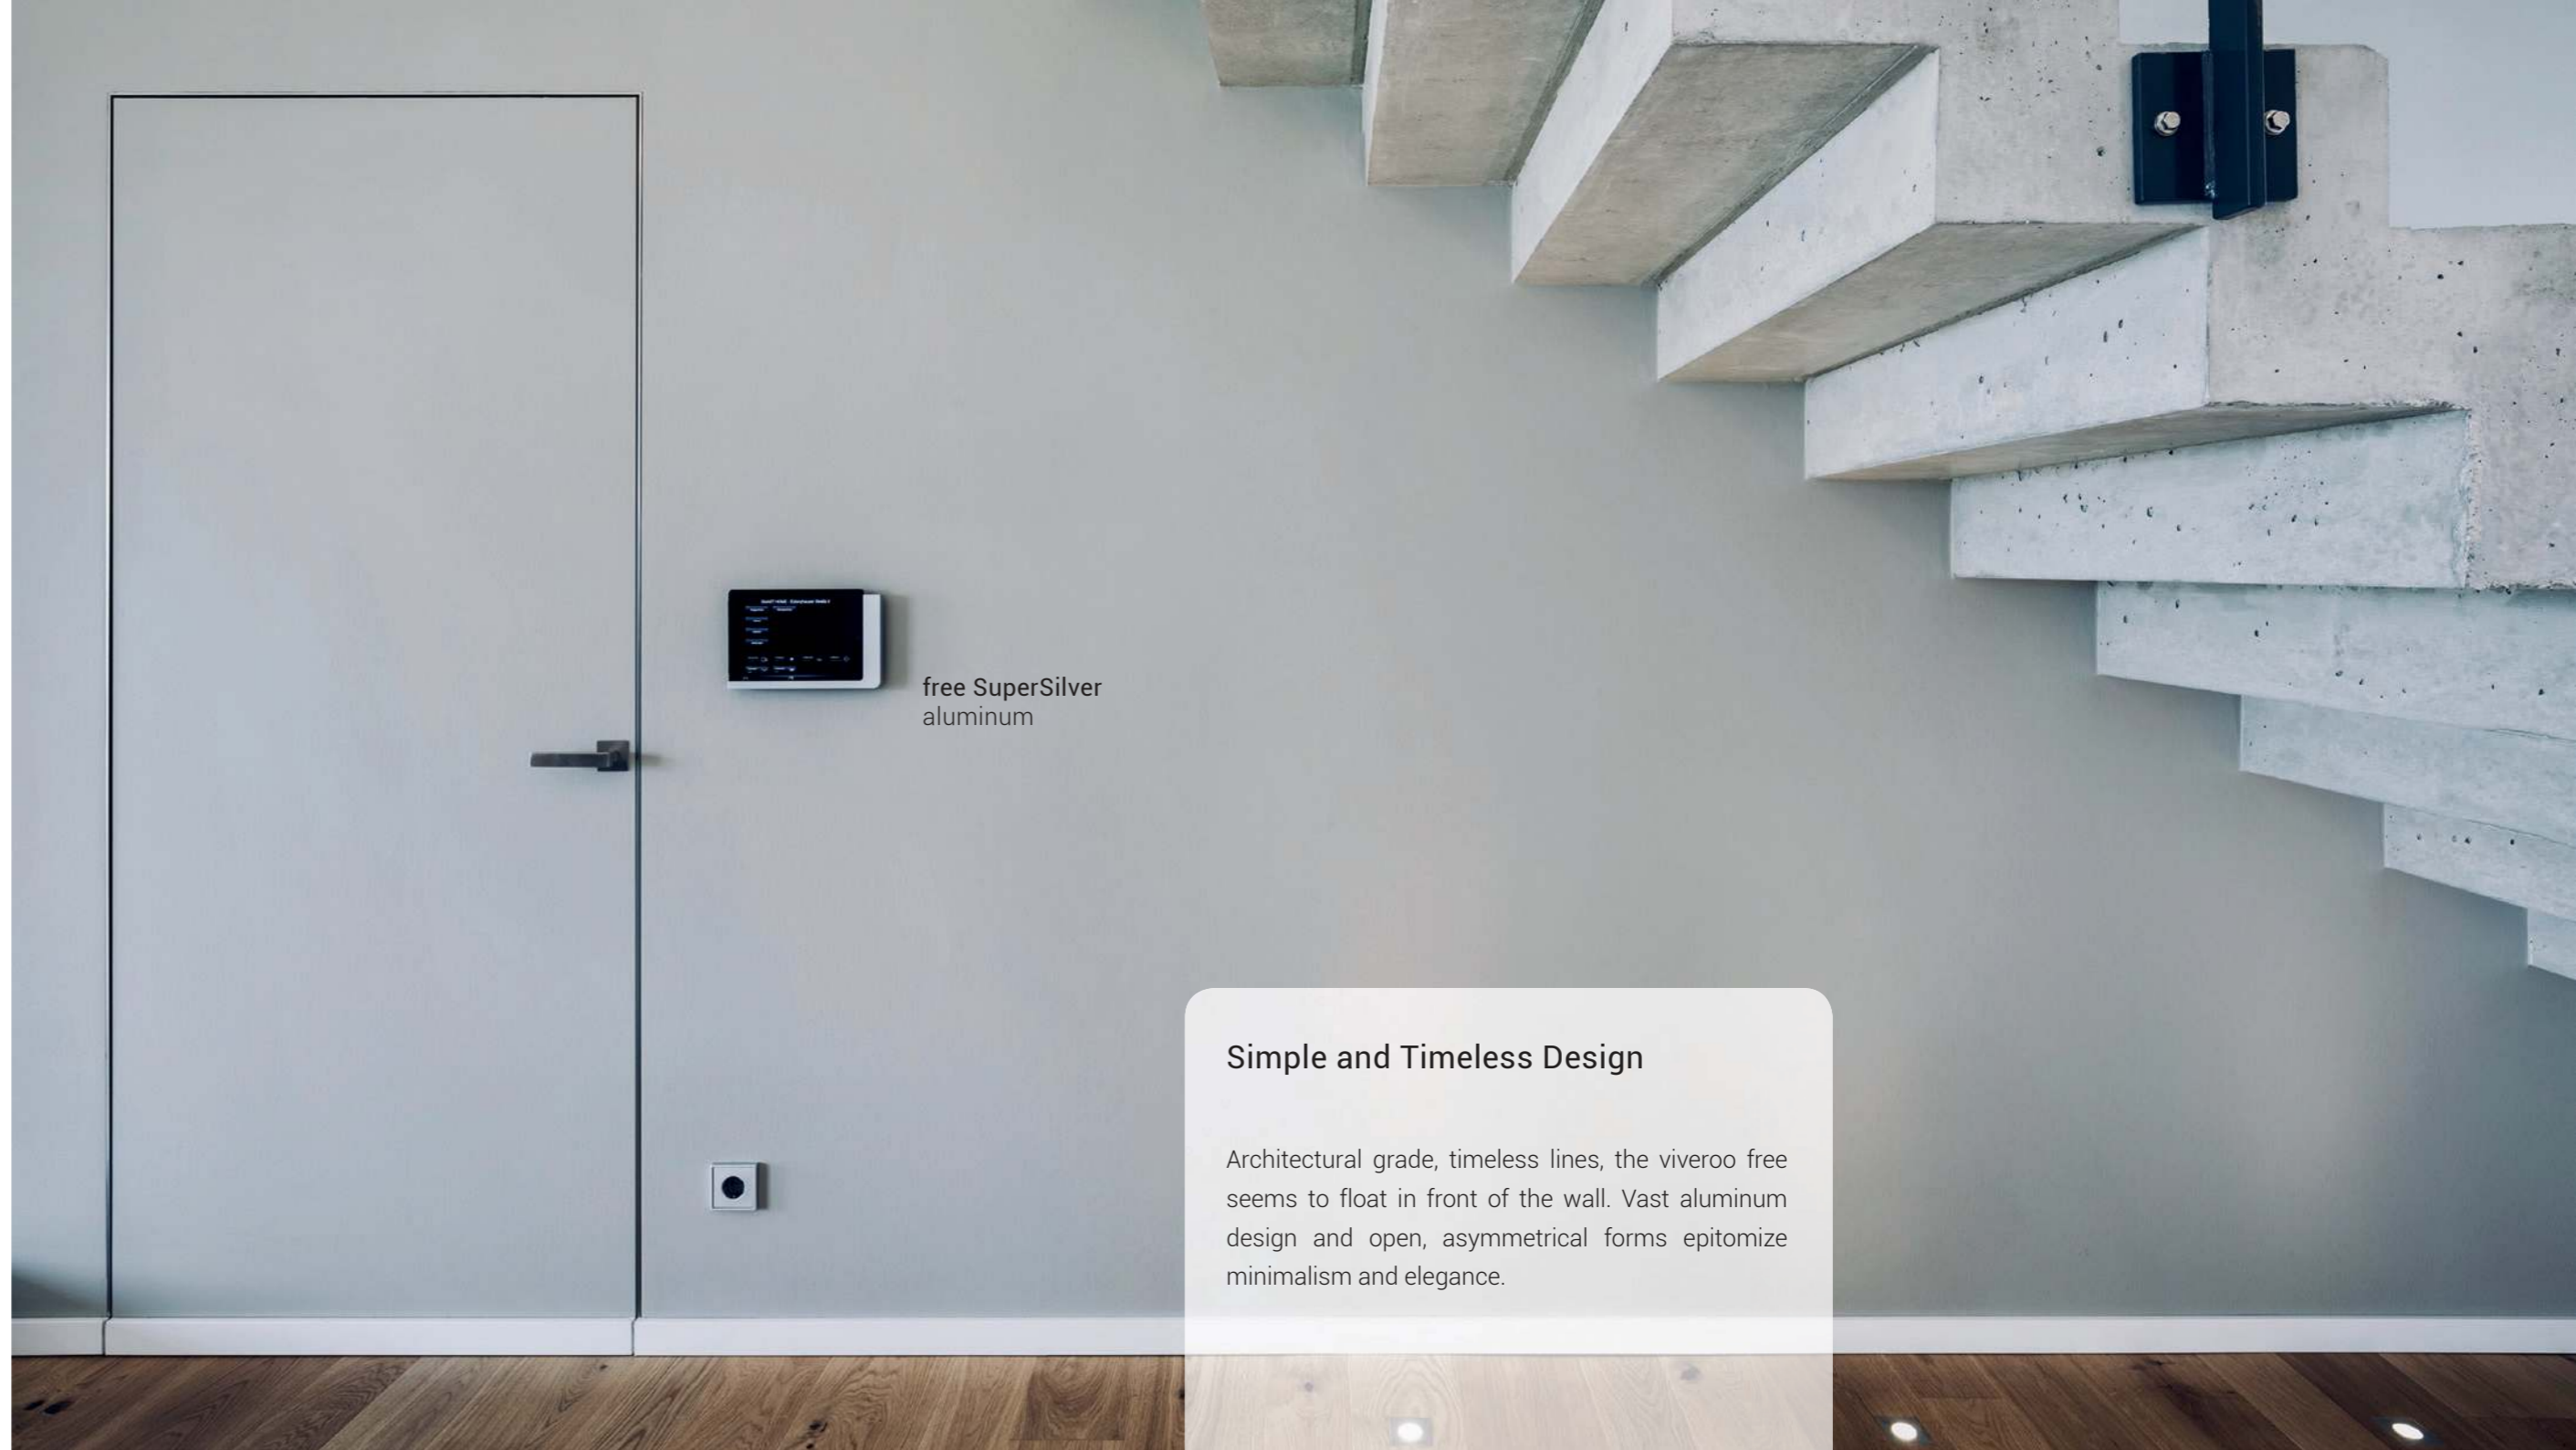

free DarkSteel
aluminum

free SuperSilver
aluminum

free flex SuperSilver
stainless steel

Smart Home Control

With the iPad, you control your smart home. viveroo solutions keep your iPad safe, charged and connected to the network. The iPad remains mobile and can be easily removed with just one hand. Your modern and future-proof control center, in timeless and minimalist design.

free SuperSilver
aluminum

Simple and Timeless Design

Architectural grade, timeless lines, the viveroo free seems to float in front of the wall. Vast aluminum design and open, asymmetrical forms epitomize minimalism and elegance.